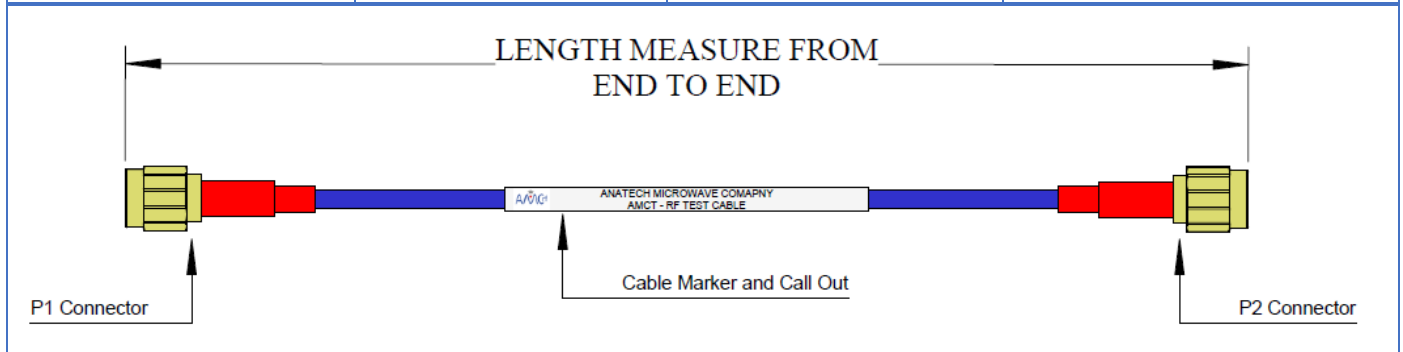

Descriptions **“Your Commercial Military Ready Test Cable”**

ANATECH MICROWAVE Test cable assemblies (AMTC series) are designed for your everyday test applications where you want to meet quality and budget. AMTC series Cables are suitable for all needs and applications. Our test Cables are produced with your standard SMA and TYPE N connector, but we can also supply a large range of connectors that might be needed for your application. Contact your Anatech Microwave Support Representative with your requirements and let Anatech Microwave be a part of your team.

Features and Benefits	Specifications	AMTC1		AMTC2		
Phase and amplitude stable with flexure Crush and Abrasion resistance Accurate measurements Long service life High degree of flexibility and low spring-back	Frequency Range:	DC~5GHz		DC~12.4GHz		
	Impedance:	50Ω		50Ω		
	Maximum Outer Diameter:	1.52 cm		2.55 cm		
	Minimum Bend Radius:	6.5 cm		10 cm		
	Operating Temperature:	-20°C to +55°C		-20°C to +55°C		
	Storage temperature:	-40°C to +75°C		-40°C to +75°C		
	Attenuation:	Frequency (MHz)	10	100	400	1000
AMTC1	dB/100ft	1.4	4.9	11.2	20	60
Attenuation:	Frequency (MHz)	100	400	1000	5000	11000
AMTC2	dB/100ft	4	8.2	13.4	33.5	54.1

Remarks For the Custom Request : For the Custom products you can send us your specifications on sales@anatechmicrowave.com.

Product Details

Part Number	Connector 1	Connector 2	Length
AMTC1-NMNM-12	N male	N male	12 inches
AMTC1-NMNM-18	N male	N male	18 inches
AMTC1-NMNM-24	N male	N male	24 inches
AMTC1-NMNM-30	N male	N male	30 inches
AMTC1-NMNM-36	N male	N male	36 inches
AMTC1-NMNM-42	N male	N male	42 inches
AMTC1-NMNM-C	N male	N male	Custom
AMTC1-SMSM-12	SMA male	SMA male	12 inches
AMTC1-SMSM -18	SMA male	SMA male	18 inches
AMTC1-SMSM -24	SMA male	SMA male	24 inches
AMTC1-SMSM -30	SMA male	SMA male	30 inches
AMTC1-SMSM -36	SMA male	SMA male	36 inches
AMTC1-SMSM -42	SMA male	SMA male	42 inches
AMTC1-SMSM -C	SMA male	SMA male	Custom